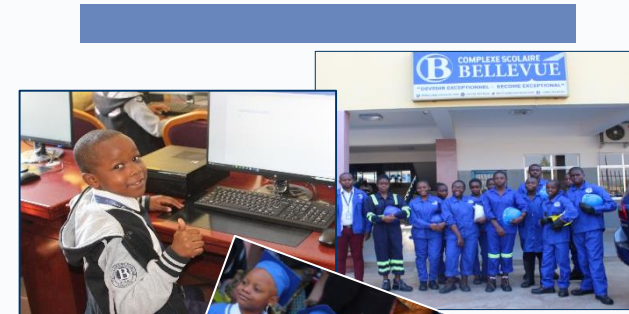

▶ Visit the school...